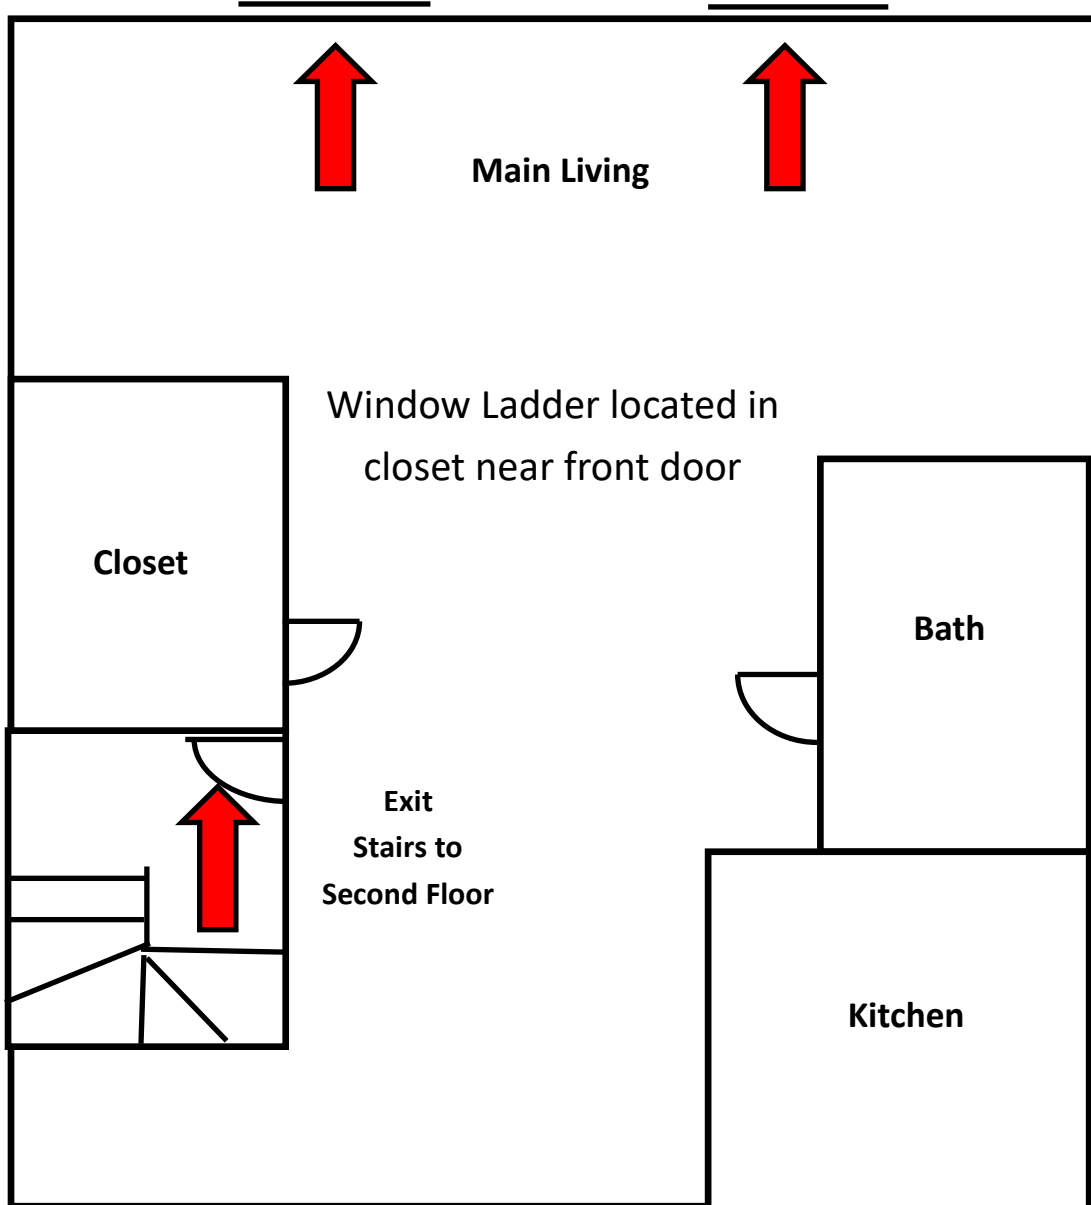

1721 W Riverside Ave Fire Evac Plan Basement

Proceed away from all structures to a safe distance

1721 W Riverside Second Floor Evac Plan

Proceed away from all structures to a safe distance

1721 W Riverside Third Floor Evac Plan

Proceed away from all structures to a safe distance

1721 W Riverside Ave Main Floor Fire Evac Plan

Proceed away from all structures to a safe distance